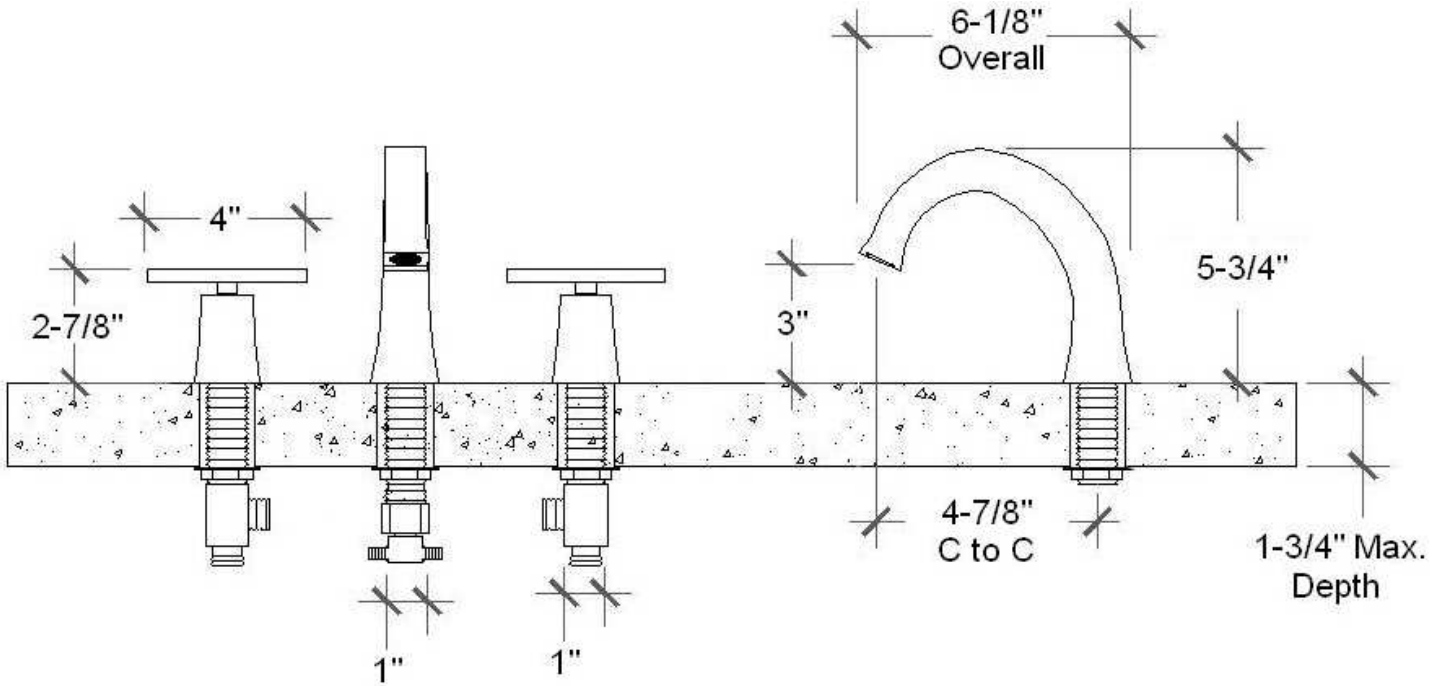

PRODUCT SPECIFICATIONS

Cixx Deck Mount Short Faucet CX-LAV-DM-S

Jan 2014

- ADA Compliant
- Includes Lift & Turn Drain w/ overflow

Connection	1/2" Compression
Valve	1/2" Ceramic
GPM	1.5